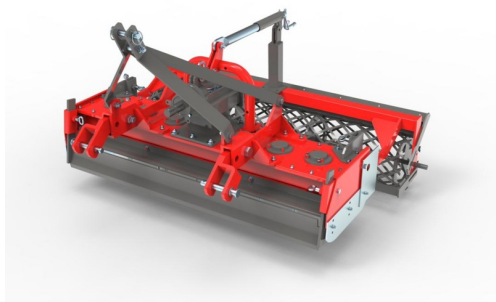

## BOXER PH ROTARY HARROW

Boxer PH Power harrows - Professional compactors for compact and mini tractors

The Boxer PH power harrows are specially designed and developed for use with compact and mini tractors. Where other power harrows are often too heavy and coarse, Boxer offers a complete line of compact machines perfectly adapted to smaller tractors.