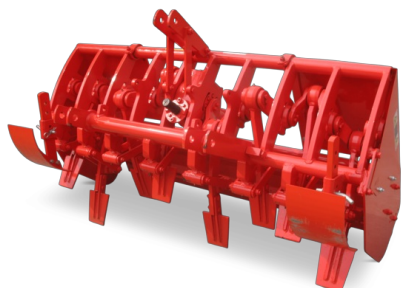

Boxer agri
Stougjesdijk 153 3271KB
Mijnsheerenland NL
info@boxeragri.nl
+31 186 612333

BOXER DM DIGGER

The digger is equipped with heavy-duty trailing feet and have a maximum working depth of 20 cm. The blades alternately enter the soil and scoop up the clods. The machine ensures that the clods are evenly distributed over the surface.

- Comes complete with power take-off.
- Supplied in a package (assembly time 20 minutes).

DM 110: €3,085.00

DM 140: €3,420.00

Specifications

	(A)WORKING WIDTH	MAXIMUM POWER	MINIMUM POWER	WEIGHT	WORKING DEPTH
DM 110	90	40	20	210	20
DM 140	120	60	40	250	20