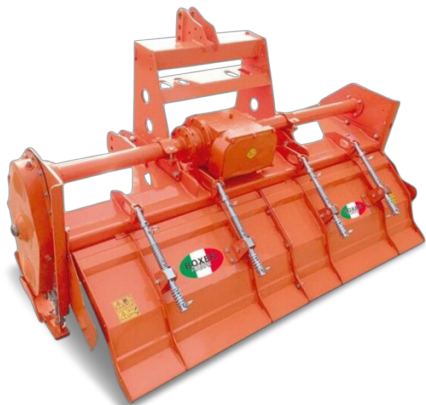

Boxer agri
Stougjesdijk 153 3271KB
Mijnsheerenland NL
info@boxeragri.nl
+31 186 612333

BOXER TCA ROTARY TILLER

Gear-driven tiller for loosening, crumbling and levelling soil. Suitable for agriculture, horticulture and soil preparation, with a strong drive for an even milling result.

GF 230 TCA: €4,820.00

GF 250 TCA: €4,920.00

Specifications

	COUPLING TYPE	(A)WORKING WIDTH	MAXIMUM POWER	MINIMUM POWER	WEIGHT	WORKING DEPTH
GF 230 TCA	CAT. 2	230	110	80	645	16
GF 250 TCA	CAT. 2	250	120	90	690	16